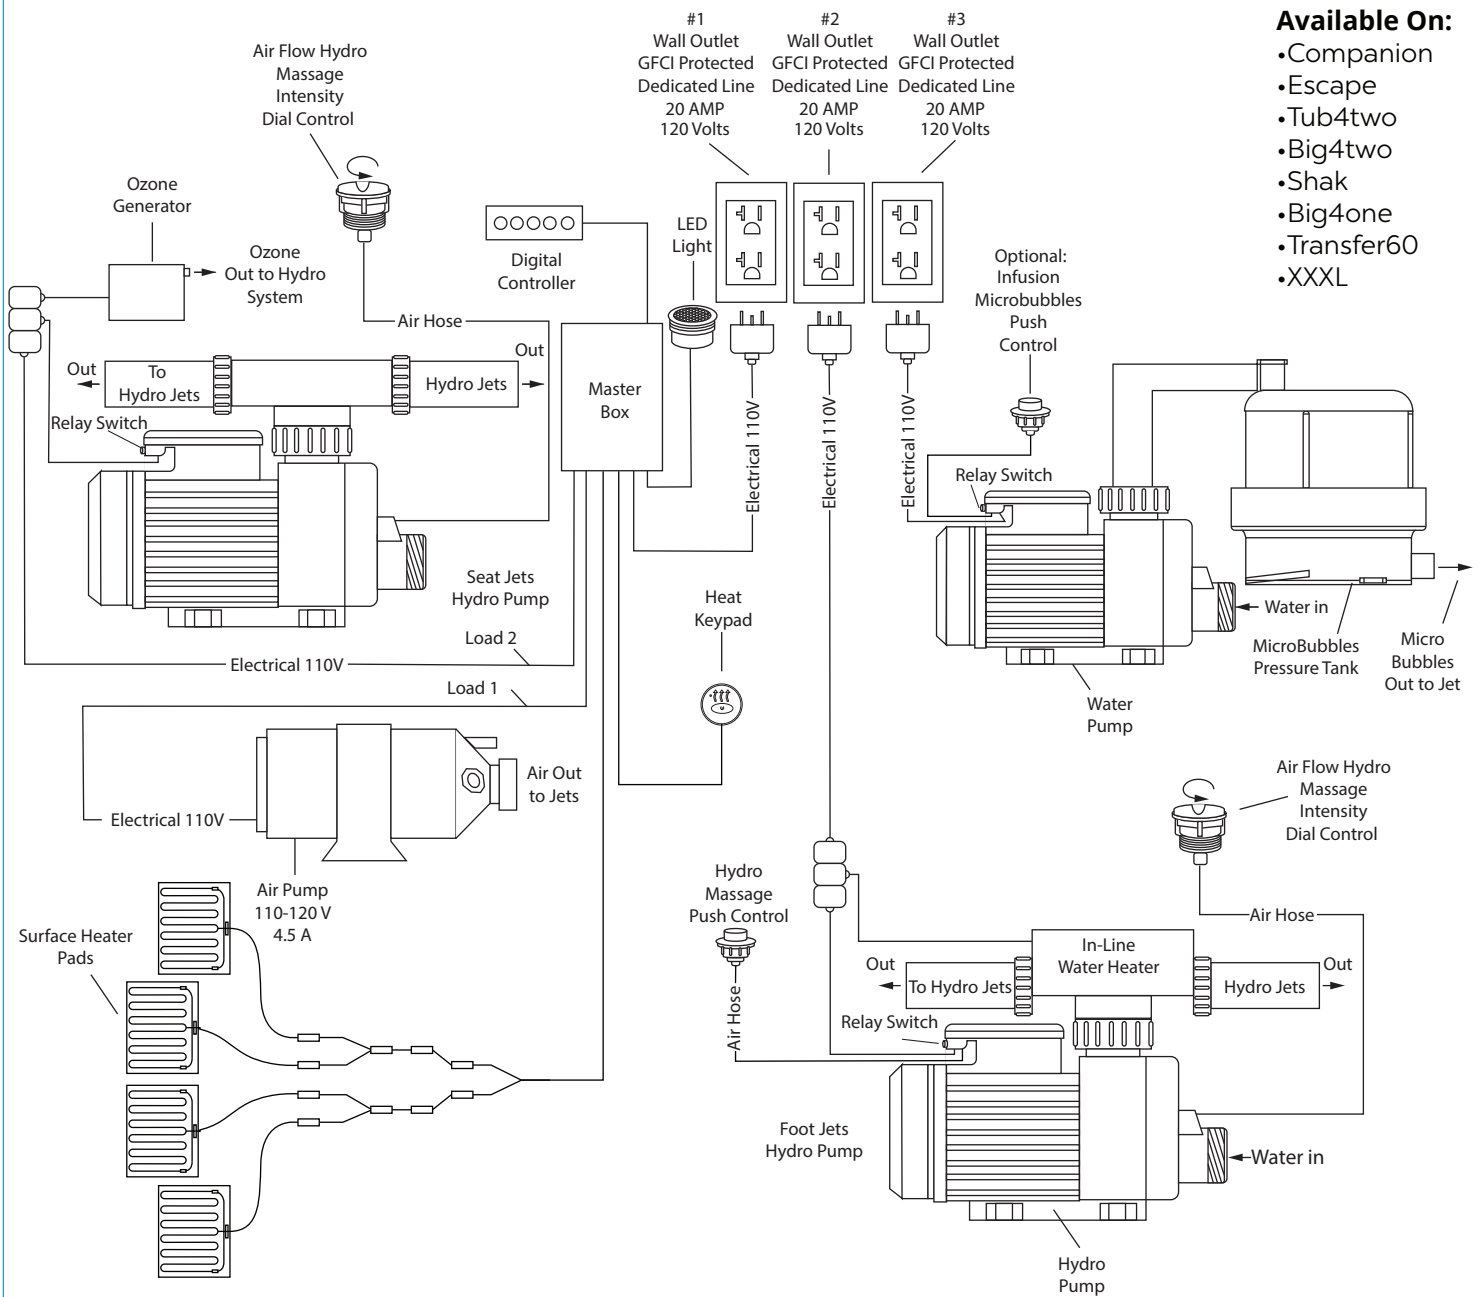

Walk-in Tub Air + Hydro Therapeutic Massage + Hydro Foot + Microbubble Therapy + Heated Seat + Back Component Diagram With Digital Controller

Available On:

- Companion
- Escape
- Tub4two
- Big4two
- Shak
- Big4one
- Transfer60
- XXXL

1. Air Massage System

- Refer to Technical drawing for jet Count
- Variable Speed Pump with Auto Purge
- ON/OFF Digital Controller

4. Infusion Microbubbles Micro Bubble Therapy System

- Microbubble Pump
- Pressure Vessel
- ON/OFF Button

- Heater Pads

3. Hydro Foot Massage System

- Hydro Pump
- Hydro Massage Air Flow Intensity Control
- ON/OFF Button

6. Electronic Component Controller

- Master Box

8. Led Light

- Chromatherapy

10. Surface Key Pad

- ON/OFF Push Button