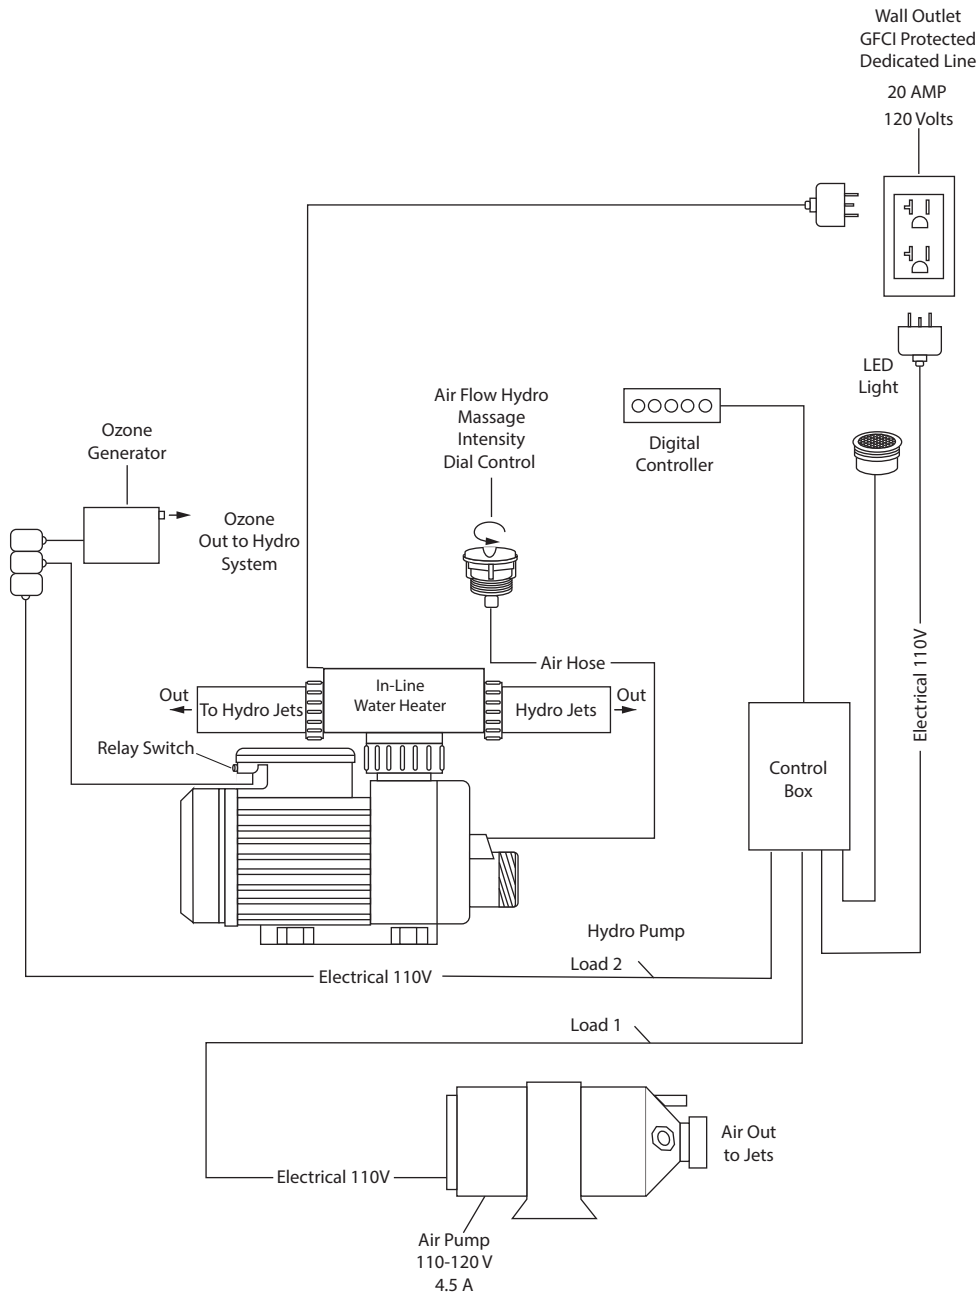

### 1. Air Massage System

- Refer to Technical drawing for jet Count
- Variable Speed Pump with Auto Purge
- ON/OFF Digital Controller

### 5. In-Line Water Heater

- Control Box

### 3. Electronic Component Controller

- Control Box