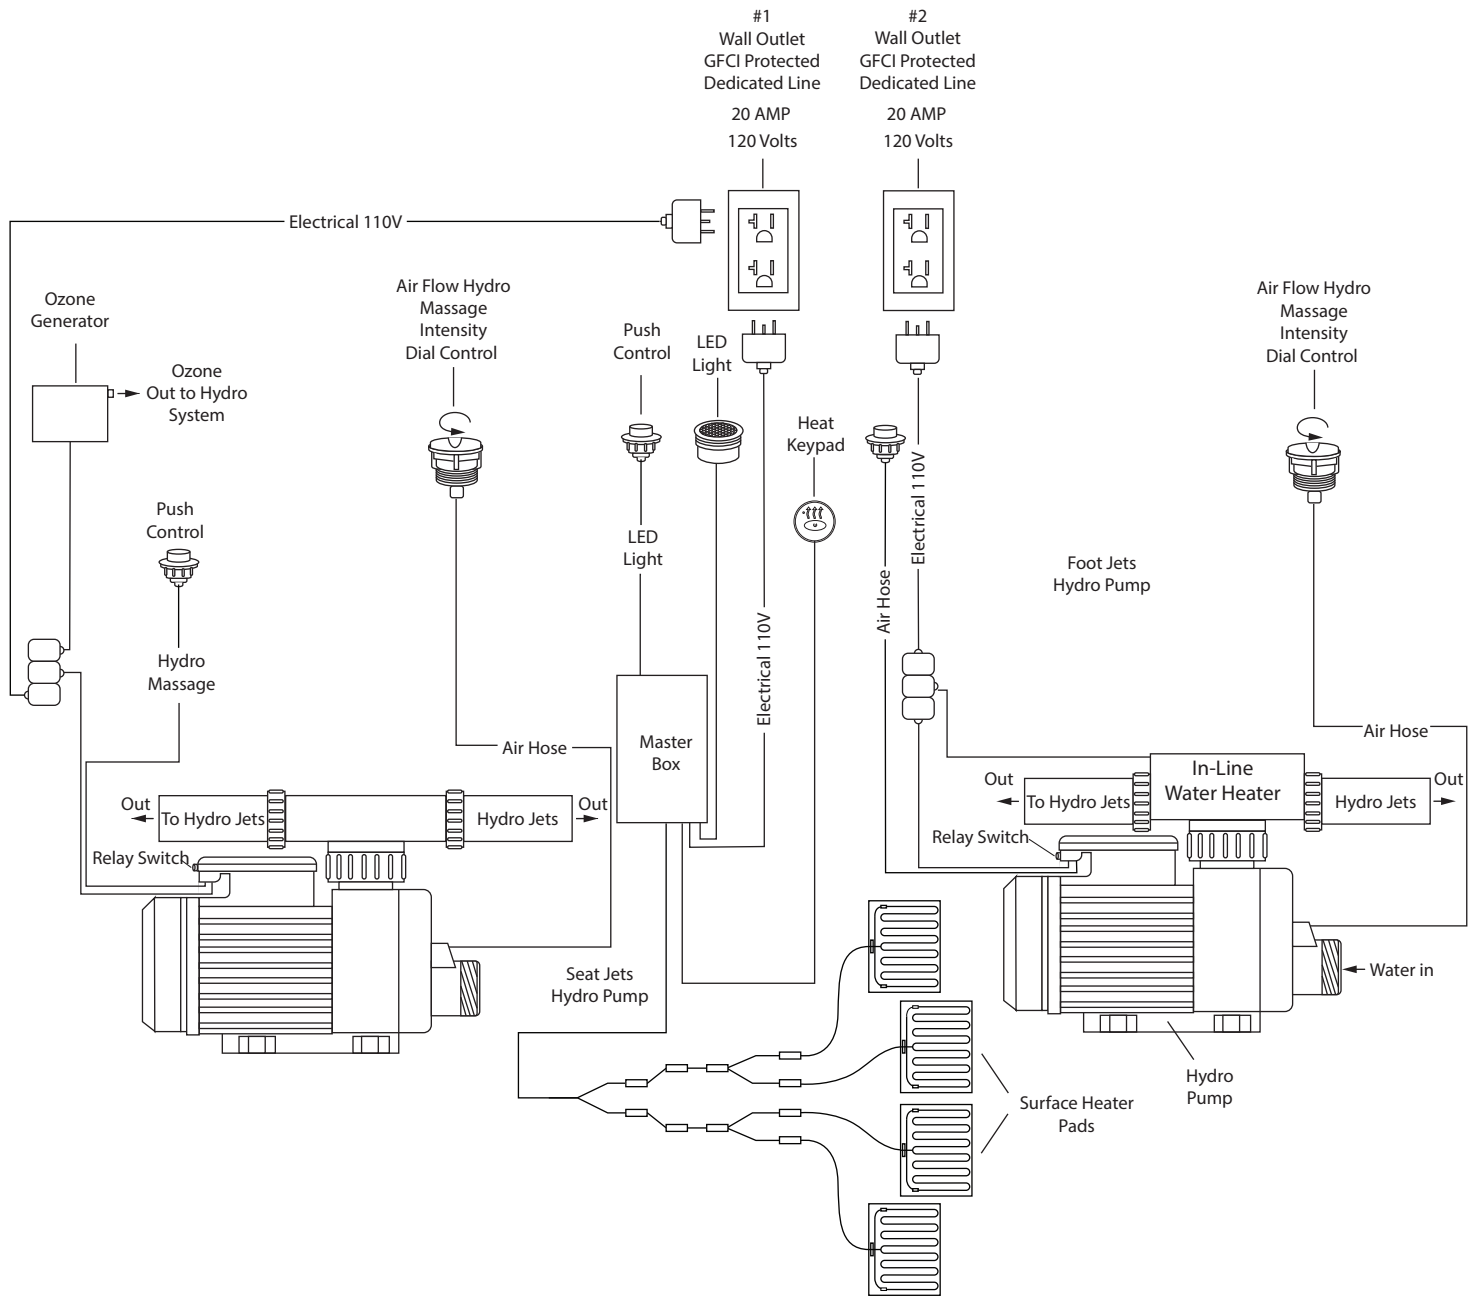

## Walk-in Tub Hydro + Hydro Foot Therapeutic Massage + Heated Seat + Back Component Diagram

### 1. Hydro Massage System

- Hydro Pump
- Hydro Massage Air Flow Intensity Control
- ON/OFF Push Button

### 8. Surface Key Pad

- ON/OFF Push Button