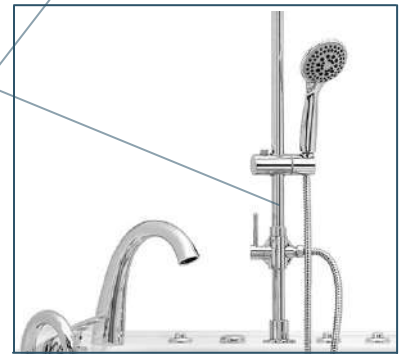

Hydro + Air Massage Features

Hydro + Independent Foot Massage Features

Ella 5 Piece Fast-Fill Faucet Shown Above

Ella 2 Piece Fast-Fill Faucet Shown Above

Independent Foot Massage Option

2-Latch Door / Gear & Shaft System

Enjoy an independent foot massage by quickly filling the foot well and using 4 jets dedicated to the bather's feet and 2 aimed at the bather's calves. No need to fill the whole tub, the foot well fills in just a couple of minutes!

Walk-In Tub Fixtures & Accessories

Faucet Options

Ella 2 Piece Fast-Fill Faucet
(Chrome or Brushed Nickel)

Ella 5 Piece Fast-Fill Faucet

Shower Column Kit
for Deck Mounted
Faucets

4-Fold Shower Screen

This Euro-style semi-frameless 4-fold shower screen gives an airy open feeling with the option to push the screen aside quickly and easily.

Ella Gravity Driven 2" Dual Drain Technology

"No more waiting,
just drain and go!"

1 1/2" Industry Standard
Single 1 1/2" Drain

Compared to
Ella's Dual 2" Drains

2"

2"

Ella Dual Drain Technology consists of two 2" gravity driven drains with 4 outlets (2 overflows and 2 openers), allowing the fastest, most reliable drain in the industry.