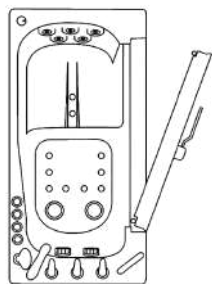

Comparison Chart

Transfer26