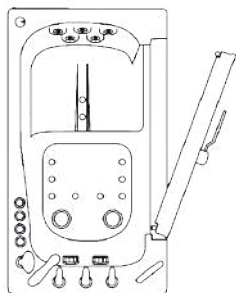

Transfer30