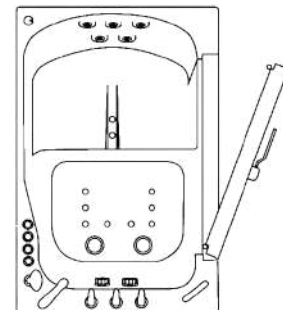

TransferXXXL

Jetting Options

	Transfer26	Transfer30	Transfer32	Transfer60	TransferXXXL
Soaking	✓	✓	✓	✓	✓
Hydro	✓	✓	✓	✓	✓
Hydro+Air	✓	✓	✓	✓	✓
Hydro+Microbubble	✓	✓	✓	✓	✓
Hydro+Foot Massage	✓	✓	✓	✓	✓
Hydro+Air+Foot Massage				✓	✓
Hydro+Air+Microbubble+Foot Massage					✓
Hydro+Air+Microbubble					✓

Dimensions

	Transfer26	Transfer30	Transfer32	Transfer60	TransferXXXL
Size: W x L x H	26"52"40"	29"52"40"	32"52"40"	30"60"42"	36"55"40"
Extension Panel	8"	8"	8"	N/A	5"
Seat Width	20"	22"	25"	22"	29"
Seat Height	17"	17"	17"	17"	17"
Width of Door	36"	36"	36"	36"	36"

Features

	Transfer26	Transfer30	Transfer32	Transfer60	TransferXXXL
Grab Bars	2	2	2	2	2
Hydro Jets	13	13	13	13	13
Lower Hydro Jets	6	6	6	6	6
Upper Hydro Jets	7	7	7	7	7
Air Jets	17	17	17	17	17