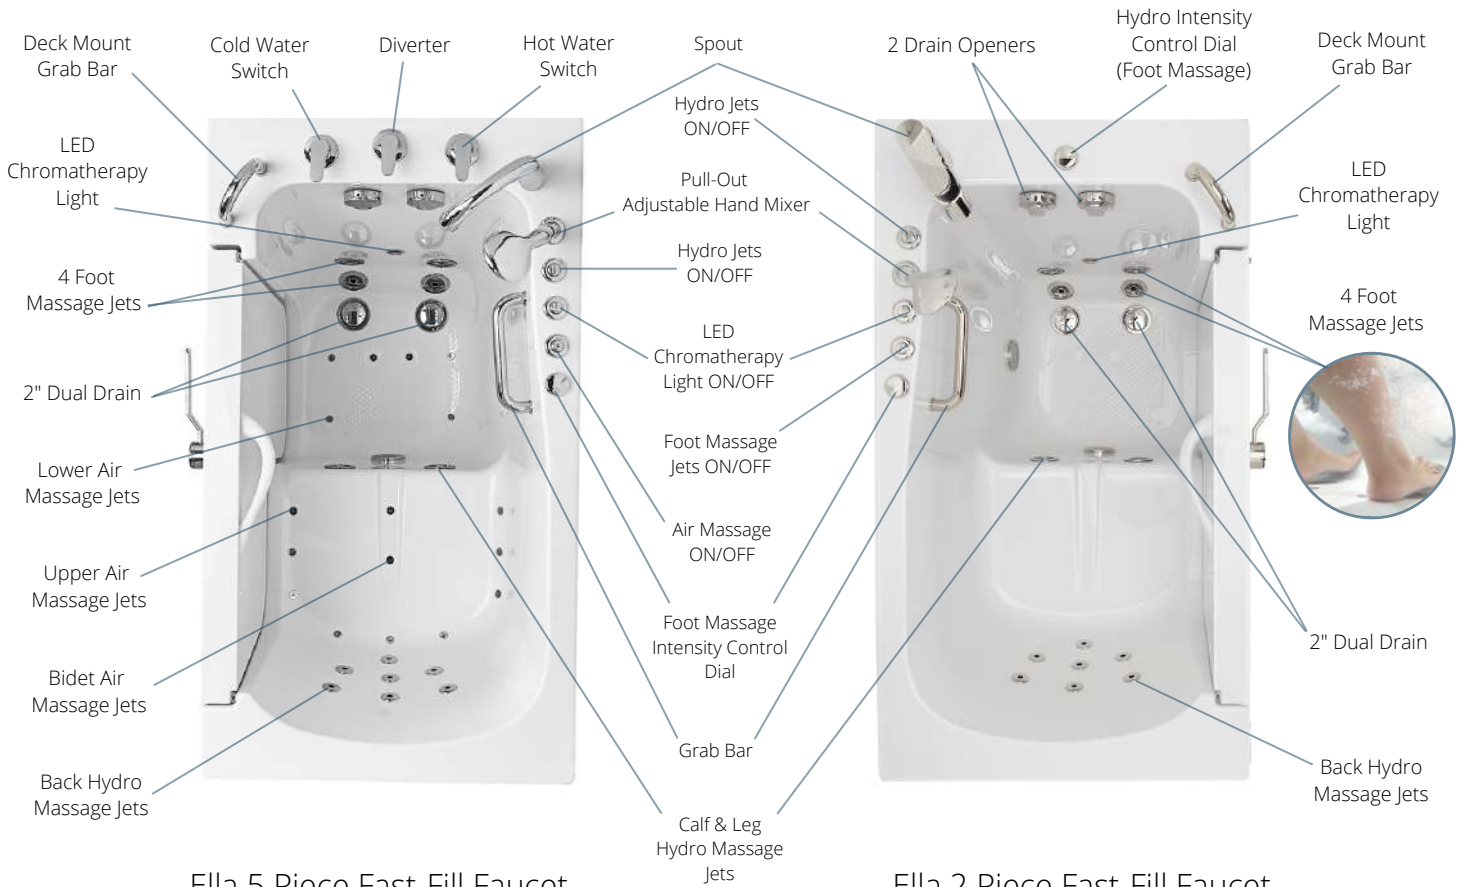

Hydro + Air Massage Features

Hydro + Independent Foot Massage Features

Ella 5 Piece Fast-Fill Faucet Shown Above

Ella 2 Piece Fast-Fill Faucet Shown Above

Independent Foot Massage Option

2-Latch Door / Gear & Shaft System

Enjoy an independent foot massage by quickly filling the foot well and using 4 jets dedicated to the bather's feet and 2 aimed at the bather's calves. No need to fill the whole tub, the foot well fills in just a couple of minutes!

Walk-In Tub Fixtures & Accessories

Faucet Options

Ella 2 Piece Fast-Fill Faucet
(Chrome or Brushed Nickel)

Ella 5 Piece Fast-Fill Faucet

Shower Column Kit
for Deck Mounted
Faucets

4-Fold Shower Screen

This Euro-style semi-frameless 4-fold shower screen gives an airy open feeling with the option to push the screen aside quickly and easily.

Ella Gravity Driven 2" Dual Drain Technology

"No more waiting,
just drain and go!"

1 1/2" Industry Standard
Single 1 1/2" Drain

Compared to
Ella's Dual 2" Drains

2"

2"

Ella Dual Drain Technology consists of two 2" gravity driven drains with 4 outlets (2 overflows and 2 openers), allowing the fastest, most reliable drain in the industry.