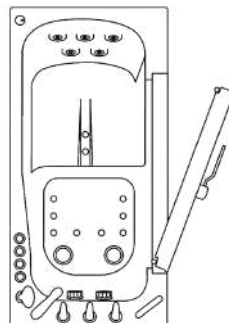

Walk-In Tub Fixtures & Accessories

Faucet Options

Ella 2 Piece Fast-Fill Faucet
(Chrome or Brushed Nickel)

Ella 5 Piece Fast-Fill Faucet

Shower Column Kit
for Deck Mounted
Faucets

4-Fold Shower Screen

This Euro-style semi-frameless 4-fold shower screen gives an airy open feeling with the option to push the screen aside quickly and easily.

Ella Gravity Driven 2" Dual Drain Technology

"No more waiting,
just drain and go!"

1 1/2" Industry Standard
Single 1 1/2" Drain

Compared to
Ella's Dual 2" Drains

2"

2"

Ella Dual Drain Technology consists of two 2" gravity driven drains with 4 outlets (2 overflows and 2 openers), allowing the fastest, most reliable drain in the industry.

Transfer32

Transfer60

TransferXXXL

Jetting Options

	Transfer26	Transfer30	Transfer32	Transfer60	TransferXXXL
Soaking	✓	✓	✓	✓	✓
Hydro	✓	✓	✓	✓	✓
Hydro+Air	✓	✓	✓	✓	✓
Hydro+Microbubble	✓	✓	✓	✓	✓
Hydro+Foot Massage	✓	✓	✓	✓	✓
Hydro+Air+Foot Massage				✓	✓
Hydro+Air+Microbubble+Foot Massage					✓
Hydro+Air+Microbubble					✓

Dimensions

	Transfer26	Transfer30	Transfer32	Transfer60	TransferXXXL
Size: W x L x H	26"52"40"	29"52"40"	32"52"40"	30"60"42"	36"55"40"
Extension Panel	8"	8"	8"	N/A	5"
Seat Width	20"	22"	25"	22"	29"
Seat Height	17"	17"	17"	17"	17"
Width of Door	36"	36"	36"	36"	36"