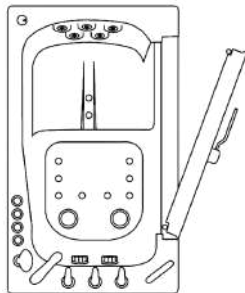

Walk-In Tub Fixtures & Accessories

Faucet Options

Ella 2 Piece Fast-Fill Faucet
(Chrome or Brushed Nickel)

Ella 5 Piece Fast-Fill Faucet

Shower Column Kit
for Deck Mounted
Faucets

4-Fold Shower Screen

This Euro-style semi-frameless 4-fold shower screen gives an airy open feeling with the option to push the screen aside quickly and easily.

Ella Gravity Driven 2" Dual Drain Technology

"No more waiting,
just drain and go!"

1 1/2" Industry Standard
Single 1 1/2" Drain

Compared to
Ella's Dual 2" Drains

2"

2"

Ella Dual Drain Technology consists of two 2" gravity driven drains with 4 outlets (2 overflows and 2 openers), allowing the fastest, most reliable drain in the industry.

Transfer32

Transfer60

TransferXXXL

Jetting Options

	Transfer26	Transfer30	Transfer32	Transfer60	TransferXXXL
Soaking	✓	✓	✓	✓	✓
Hydro	✓	✓	✓	✓	✓
Hydro+Air	✓	✓	✓	✓	✓
Hydro+Microbubble	✓	✓	✓	✓	✓
Hydro+Foot Massage	✓	✓	✓	✓	✓
Hydro+Air+Foot Massage				✓	✓
Hydro+Air+Microbubble+Foot Massage					✓
Hydro+Air+Microbubble					✓

Dimensions

	Transfer26	Transfer30	Transfer32	Transfer60	TransferXXXL
Size: W x L x H	26"52"40"	29"52"40"	32"52"40"	30"60"42"	36"55"40"
Extension Panel	8"	8"	8"	N/A	5"
Seat Width	20"	22"	25"	22"	29"
Seat Height	17"	17"	17"	17"	17"
Width of Door	36"	36"	36"	36"	36"