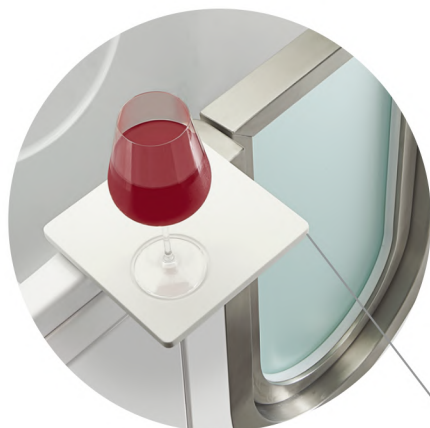

ACRYLIC WALK-IN BATHTUBS

U-SHAPE INWARD SWING DOOR WALK-IN TUBS

ULTIMATE
30" X 60"

ELITE • ROYAL • PETITE • ULTIMATE

Customize your therapeutic massage experience - from a gentle pressure to a more rigorous massage. Relax, rejuvenate, and revive with Ella's Bubbles Air+Hydrotherapy Massage or the new Hydro+Independent Foot and Calf Massage!

30"W x 60"L
75cm X 152cm
Seat Size:
24"

Stainless Steel & Tempered Glass Door Walk-In Tubs

16 Air Jet + 16 Hydro Jet Therapeutic Massage

The removable, inward-swing door is made from a custom brushed stainless steel and a frosted tempered glass window to give a sleek, contemporary look.

ELLA 4-PORT 2" DUAL DRAIN

1½" Industry Standard Single 1½" Drain

Compared To

2" **2"** Ella 4-Port 2" Drains

Ella Faucet Options & Shower Column Kit

What makes this Ella Shower Column Kit unique, is the ability to connect to an Ella 2 piece or 5 piece deck-mounted faucet by replacing the handheld shower head. The column can be effortlessly adjusted up to 7 feet tall and it includes a vertically movable, 5 mode multi-functional hand shower and an oversized 10" overhead rain shower.

Ella 4-Fold Shower Screen

Our 4-fold glass screen is a great alternative to a shower curtain and a great addition to your walk-in tub. It operates smoothly and easily and offers great splash protection. In addition, this glass screen provides an open and airy bathing experience.