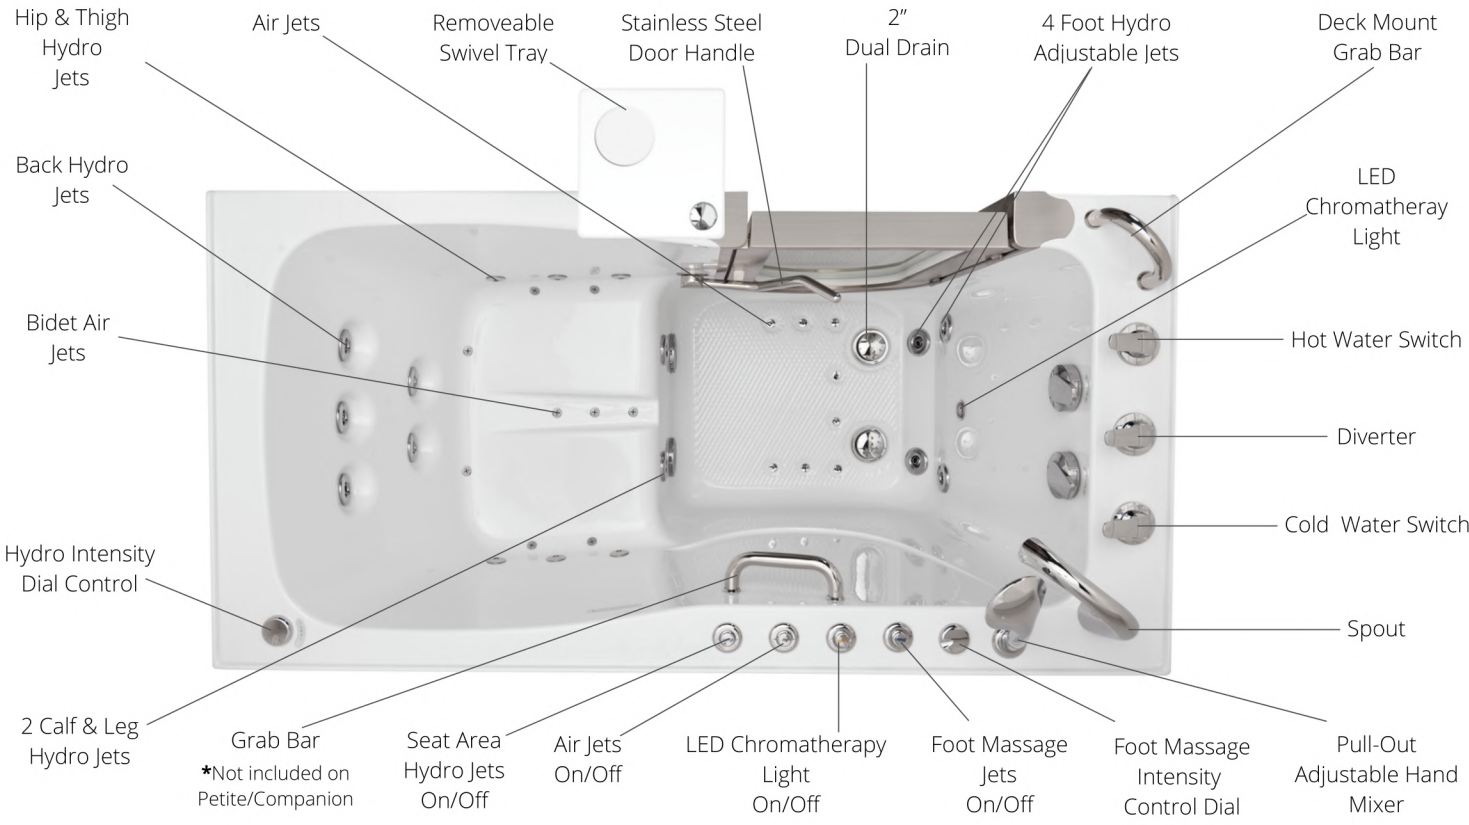

30"W x 60"L
75cm X 152cm
Seat Size:
24"

Stainless Steel & Tempered Glass Door Walk-In Tubs

16 Air Jet + 16 Hydro Jet Therapeutic Massage

The removable, inward-swing door is made from a custom brushed stainless steel and a frosted tempered glass window to give a sleek, contemporary look.

Patented Removeable Swivel Tray

Stainless Steel Door Handle

Therapeutic Bathing Massage Options

Hydro	Hydro + Air	Hydro + Micro	Hydro+ Hydro	Air + Hydro+ Hydro
16 Hydro Jets	16 Hydro Jets 16 Air Jets	16 Hydro Jets Microbubble Jet	10 Upper Hydro Jets 6 Lower Hydro Jets	17 Air Jets 11 Upper Hydro Jets 6 Lower Hydro Jets
Elite, Royal, Petite	Elite, Royal, Petite	Elite, Royal, Petite	Elite, Royal, Petite	Ultimate
1 Hydro Pump	1 Hydro Pump 1 Air Pump	1 Hydro Pump 1 MicroBubble Pump	2 Hydro Pumps	1 Air Pump 2 Hydro Pumps

6 Foot Jets In Hydro + Hydro Option

Ella Gravity Driven 2" Dual Drain Technology

Ella Dual Drain Technology consists of two 2" gravity driven drains with 4 outlets (2 overflows and 2 openers), allowing the fastest, most reliable gravity-drain in the industry. The average drainage time for an occupied tub evaluated by our dealers, range from 50 seconds up to 120 seconds based on tub size, condition of the house drains, and the configurations.

ELLA 4-PORT 2" DUAL DRAIN

1½" Industry Standard Single 1½" Drain

Compared To

2" **2"** Ella 4-Port 2" Drains

Ella Faucet Options & Shower Column Kit

What makes this Ella Shower Column Kit unique, is the ability to connect to an Ella 2 piece or 5 piece deck-mounted faucet by replacing the handheld shower head. The column can be effortlessly adjusted up to 7 feet tall and it includes a vertically movable, 5 mode multi-functional hand shower and an oversized 10" overhead rain shower.